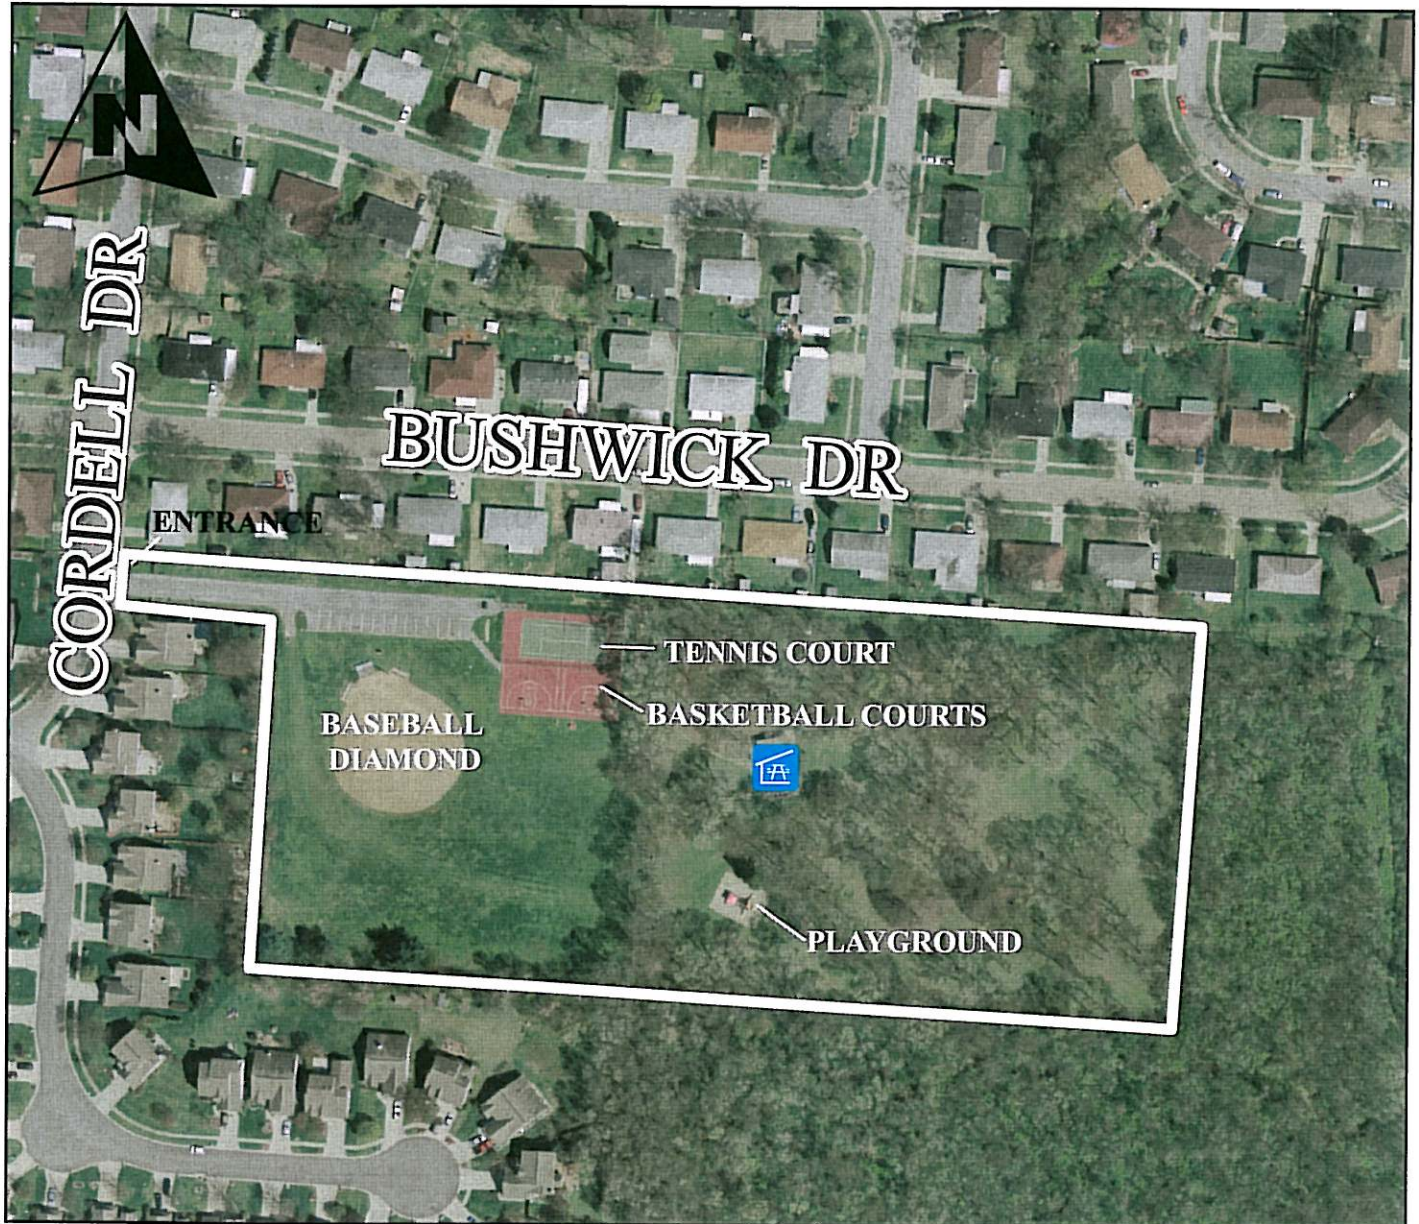

LAYER PARK

- 7 Acres (wooded and grasslands)
- 1 picnic shelter w/tables (56 people)
- 4 non-moveable tables throughout park
- 15 parking spaces
- 6 grills
- playground & Kids Kube apparatus w/ sand box
- 4 flush toilets
- baseball diamond
- tennis court
- one 110 volt electric outlet (GFI)
- 2 half-court basketball courts